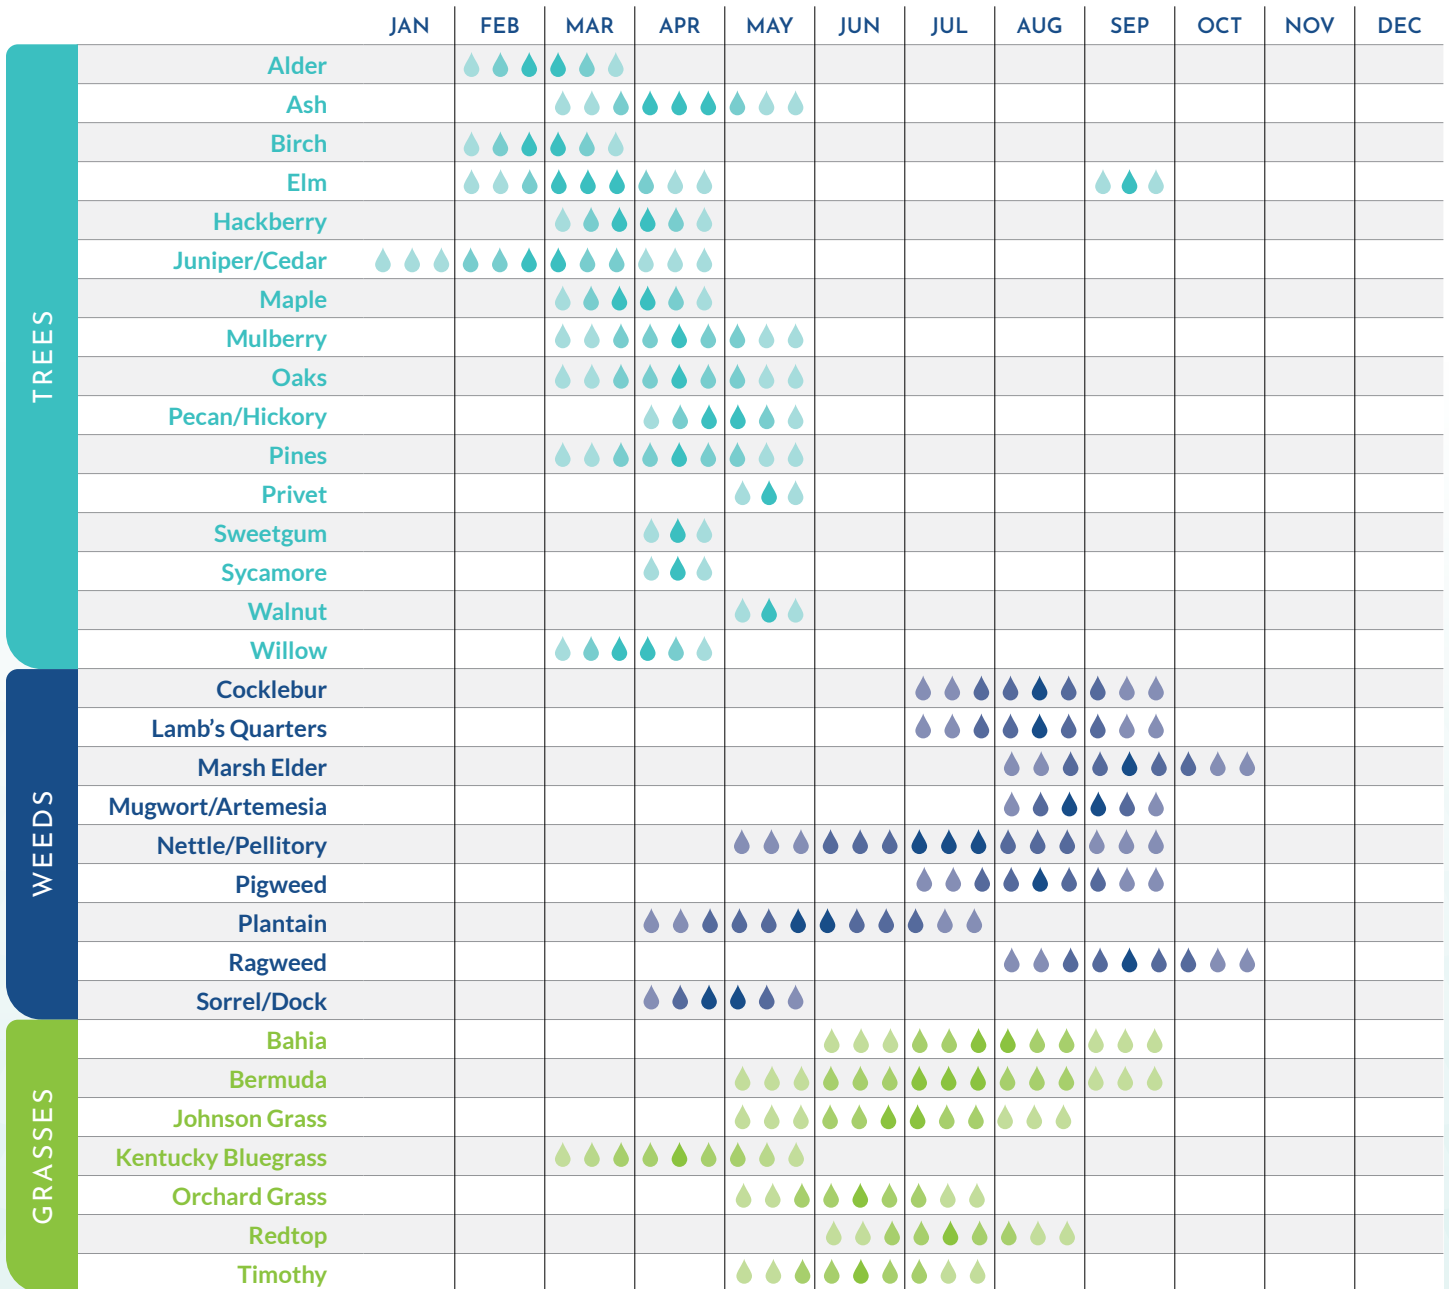

POLLEN FORECAST

ALABAMA

The Alabama pollen count is provided daily by AllerVie Health to various weather outlets from our pollen station and Burkard (pollen collecting machine), which is located on the roof of our Homewood office. Our pollen count is the only count certified by the National Allergy Bureau for Birmingham and the surrounding area.